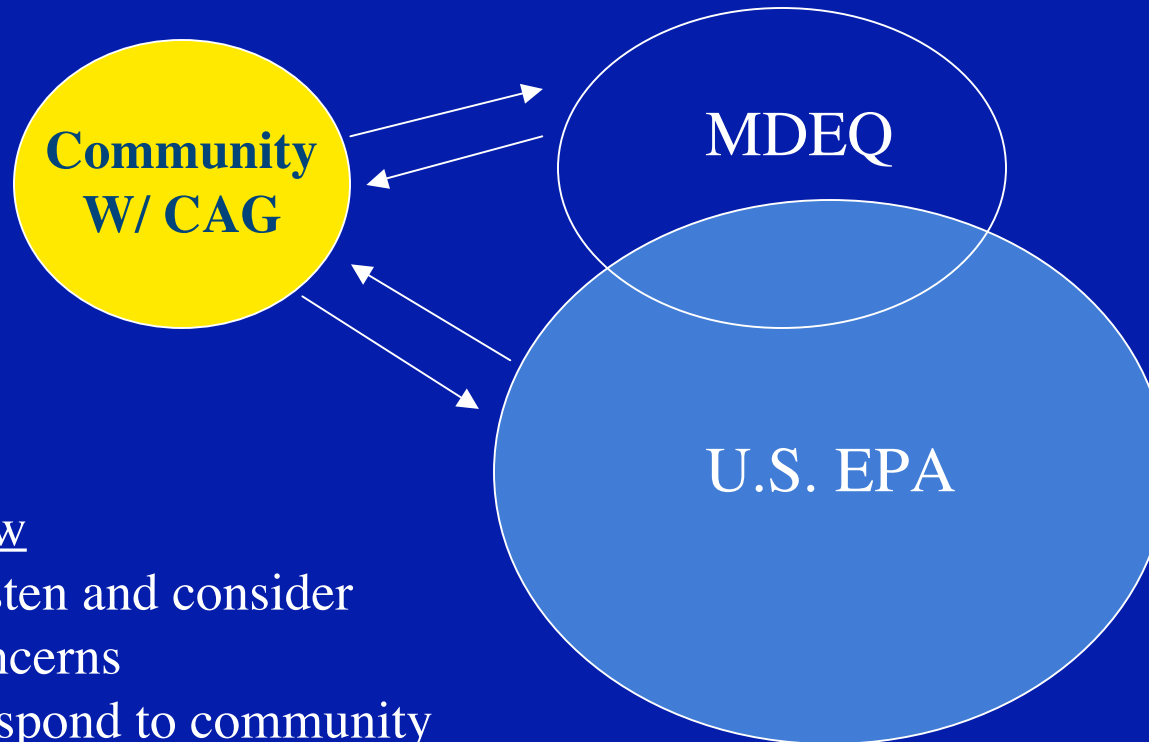

Downstream Contamination

Breckenridge Site

~7 Miles

Horse Creek

Smith Farm

Former Mid-West Refinery

Former Total Refinery

Gratiot County Landfill

Traditional Relationship Among U.S. EPA, MDEQ and Communities With No CAG

Information Flow Includes

Decisions Concerning:

- Defining the problem
- Creating solutions to problem
- Assessing efficacy of solution
- Calling it “quits”

EPA - Community Relationship With CAG

Information Flow

- EPA/MDEQ listen and consider community concerns
- EPA/MDEQ respond to community concerns through letters, visits

Active CAG Relationship With EPA/MDEQ