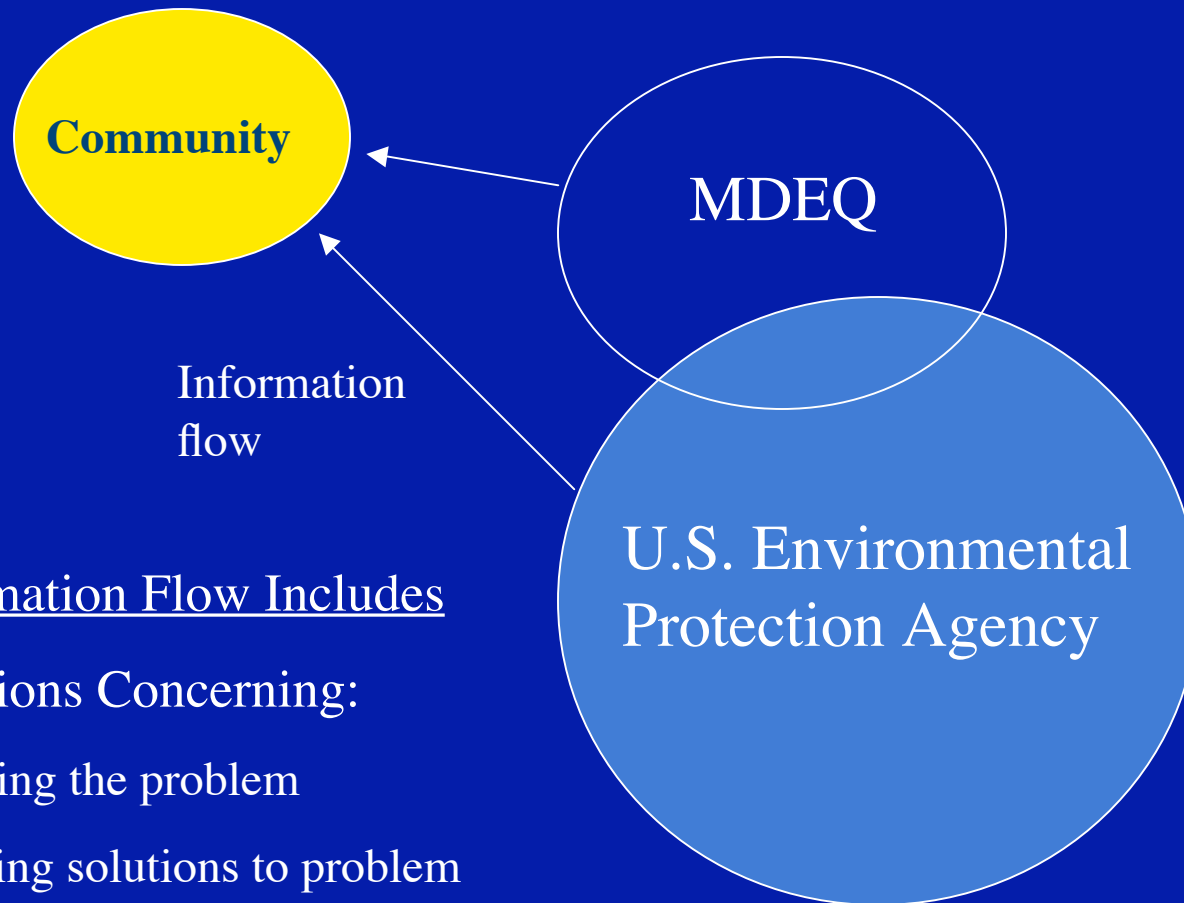

DDT, PBB, Radioactive Waste, NAPL, VOCs, SVOCs

DDT, PBB, NAPL, SVOCs
Metals

DDT, PBB, Metals, ?

Vinyl Chloride, VOCs, Lead, Mercury, DDT, Chromium

Petroleum Waste, PAHs, PNAs, Metals

Free product, BTEX, VOCs
SVOCs, Metals, MTBE?

Pre-dredging: BTEX, PAHs, PNAs, TPH, Metals

Radioactive Wastes

?

VOCs, DDT, PBB, SVOCs, Metals

Upstream Contamination In Pine River

Pine River Sediment (SF)

Burn Pit Area

Former Velsicol Plant Site (SF)

Downstream Contamination

Breckenridge Site

~7 Miles

Horse Creek

Smith Farm

Former Mid-West Refinery

Former Total Refinery

Gratiot County Landfill

Traditional Relationship Among U.S. EPA, MDEQ and Communities With No CAG

Information Flow Includes

Decisions Concerning:

- Defining the problem
- Creating solutions to problem
- Assessing efficacy of solution
- Calling it “quits”