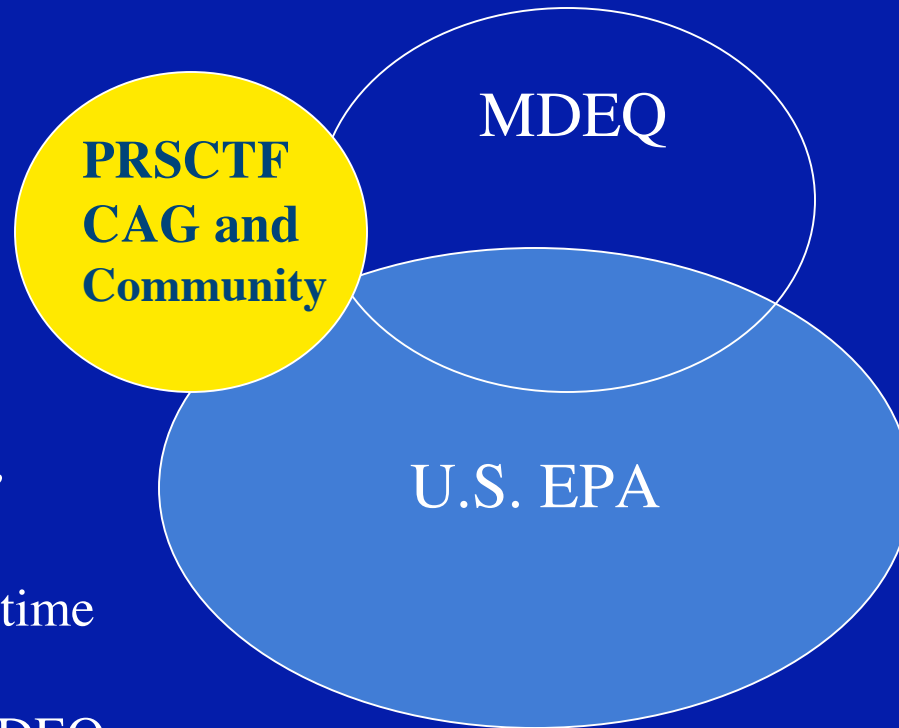

DDT, PBB, Radioactive Waste, NAPL, VOCs, SVOCs

DDT, PBB, NAPL, SVOCs
Metals

DDT, PBB, Metals, ?

Vinyl Chloride, VOCs, Lead, Mercury, DDT, Chromium

Petroleum Waste, PAHs, PNAs, Metals

Free product, BTEX, VOCs
SVOCs, Metals, MTBE?

Pre-dredging: BTEX, PAHs, PNAs, TPH, Metals

Radioactive Wastes

?

VOCs, DDT, PBB, SVOCs, Metals

Upstream Contamination In Pine River

Pine River Sediment (SF)

Burn Pit Area

Former Velsicol Plant Site (SF)

Traditional Relationship Among U.S. EPA, MDEQ and Communities With No CAG

Information Flow Includes

Decisions Concerning:

- Defining the problem
- Creating solutions to problem
- Assessing efficacy of solution
- Calling it “quits”

EPA - Community Relationship With CAG

Information Flow

- EPA/MDEQ listen and consider community concerns
- EPA/MDEQ respond to community concerns through letters, visits

Active CAG Relationship With EPA/MDEQ